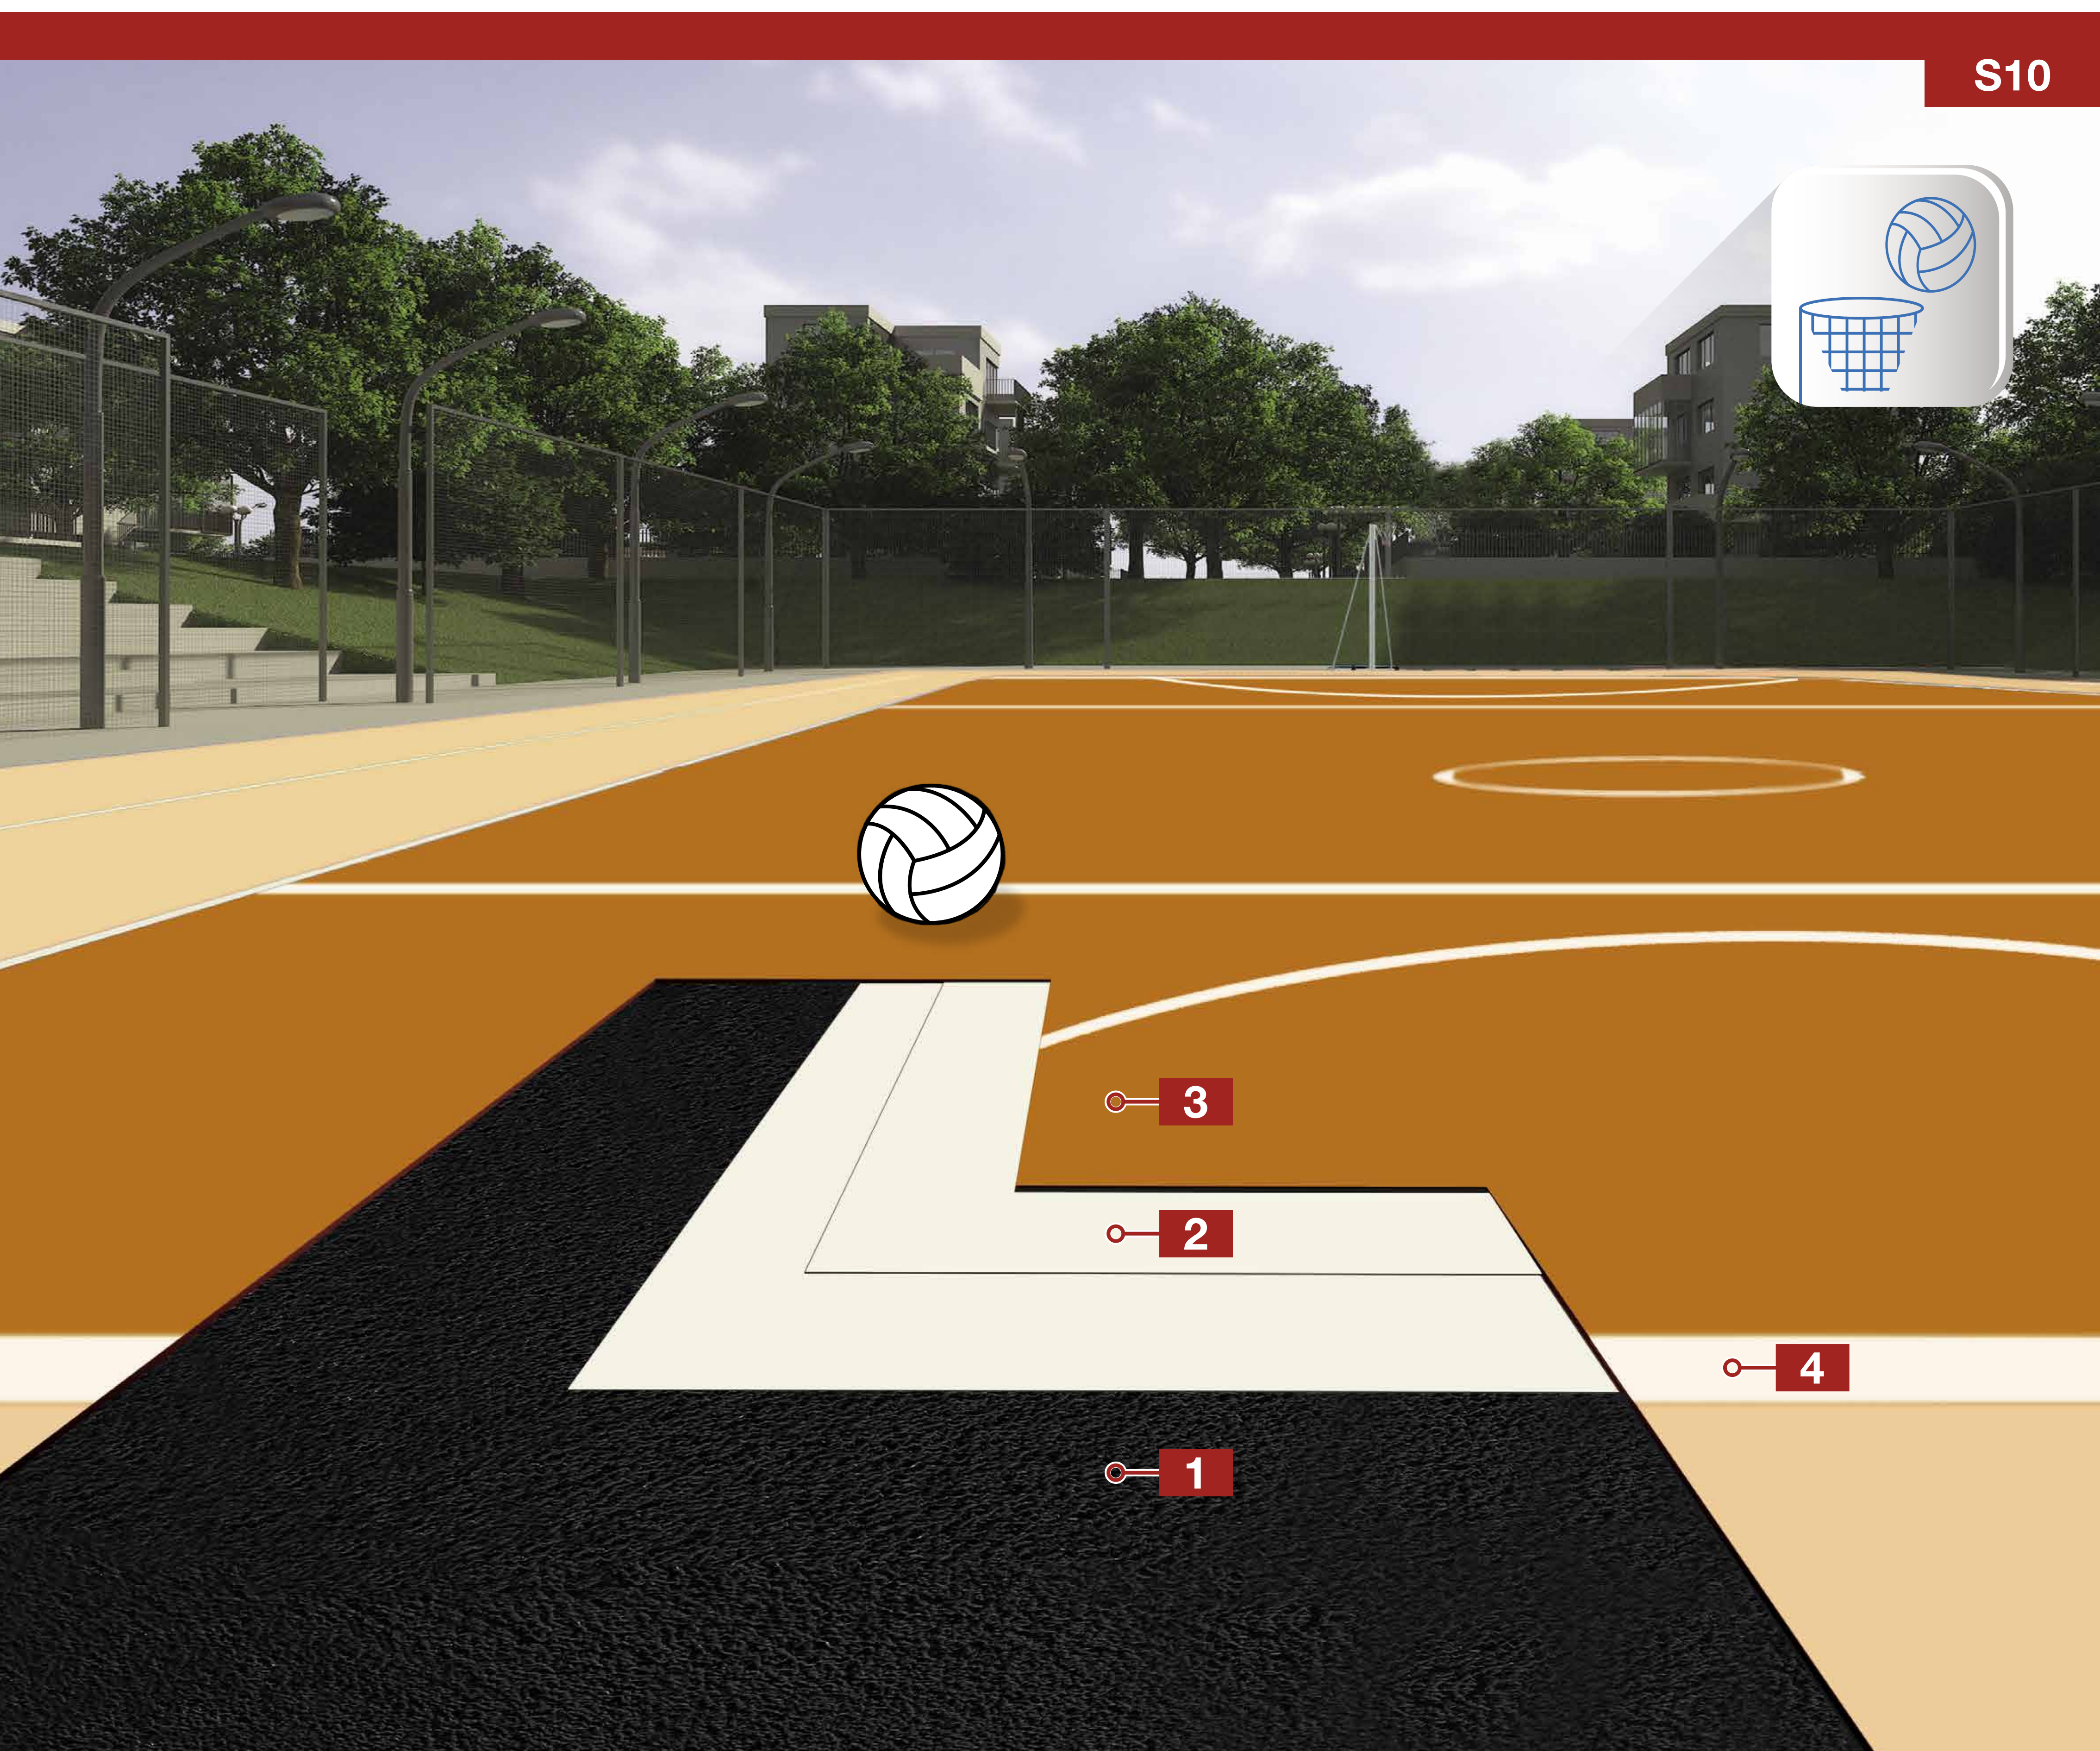

MULTI-LAYERED ACRYLIC RESIN SYSTEM FOR **OUTDOOR NETBALL COURTS ON ASPHALT**

S10

asphalt surface

acrylic resin with hiding properties
Mapecoat TNS White Base Coat

acrylic resin
Mapecoat TNS Finish 1

acrylic resin
Mapecoat TNS Line