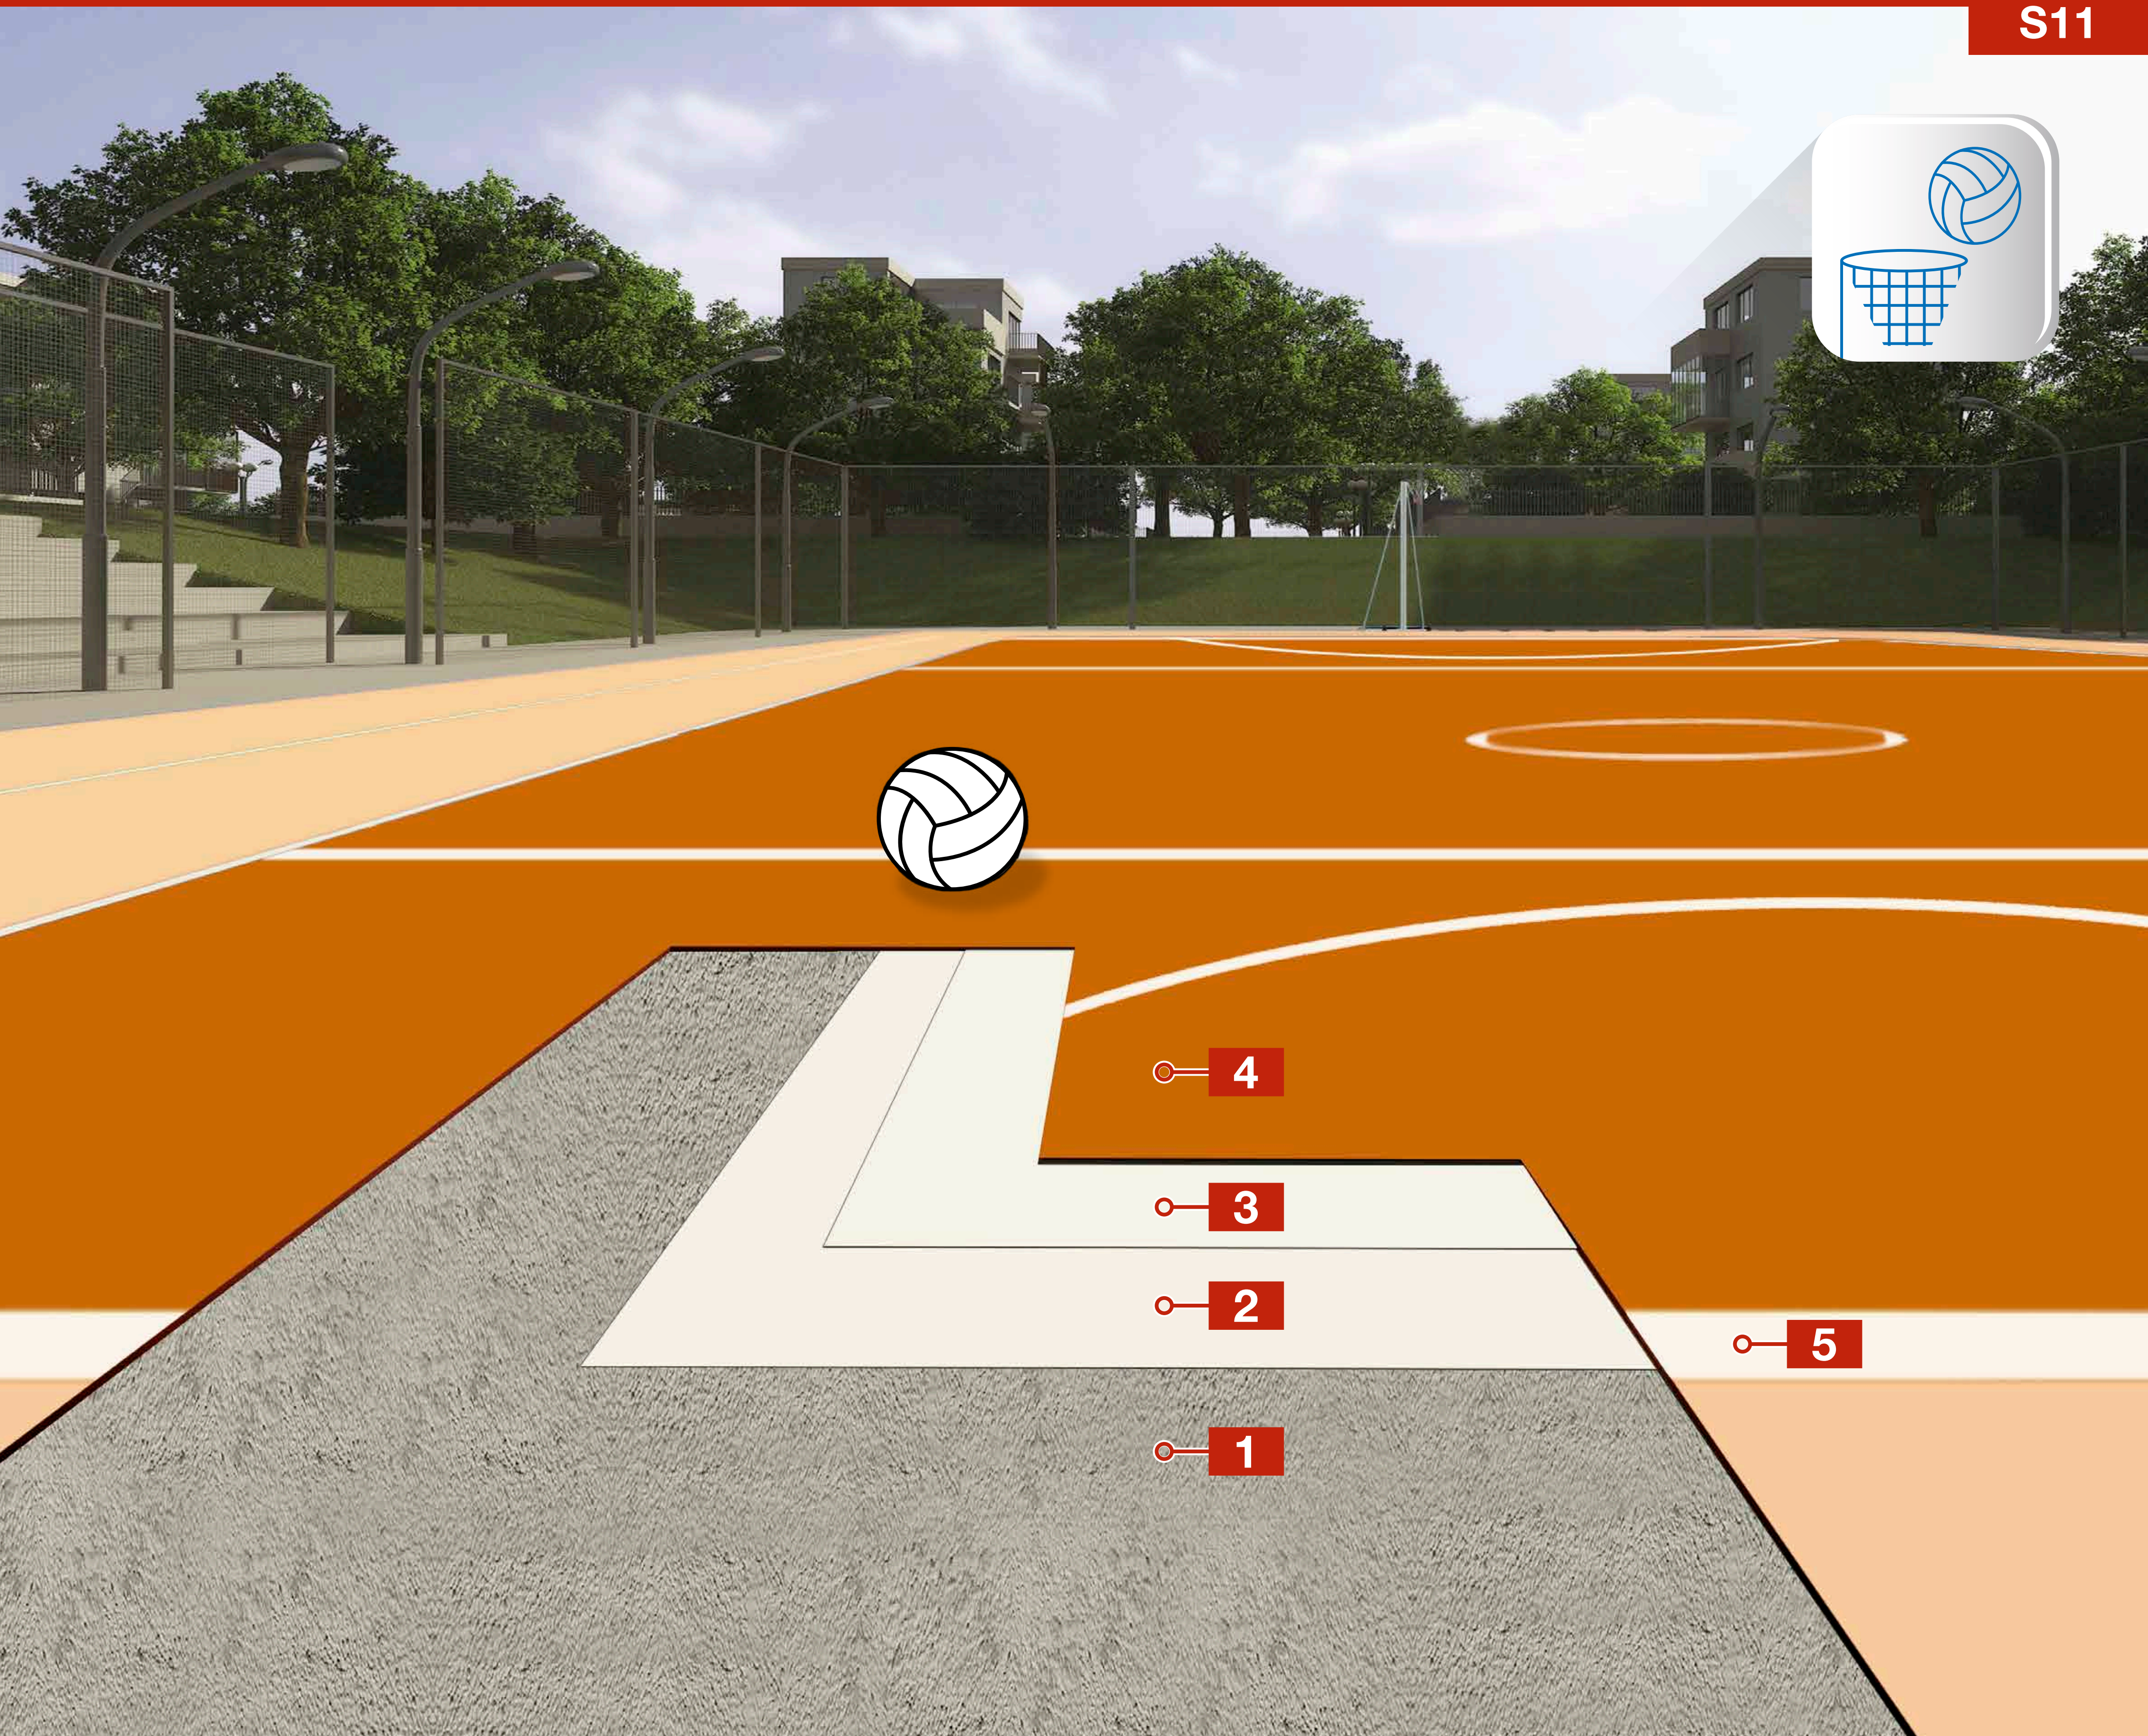

MULTI-LAYERED ACRYLIC RESIN SYSTEM FOR **OUTDOOR NETBALL COURTS ON CONCRETE**

S11

concrete surface

primer
Mapecoat TNS Primer EPW

acrylic resin with hiding properties
Mapecoat TNS White Base Coat

acrylic resin
Mapecoat TNS Finish 1

acrylic resin
Mapecoat TNS Line

1

2

3

4

5

Please refer to the corresponding Work Method Statement for complete list of suitable products and installation information