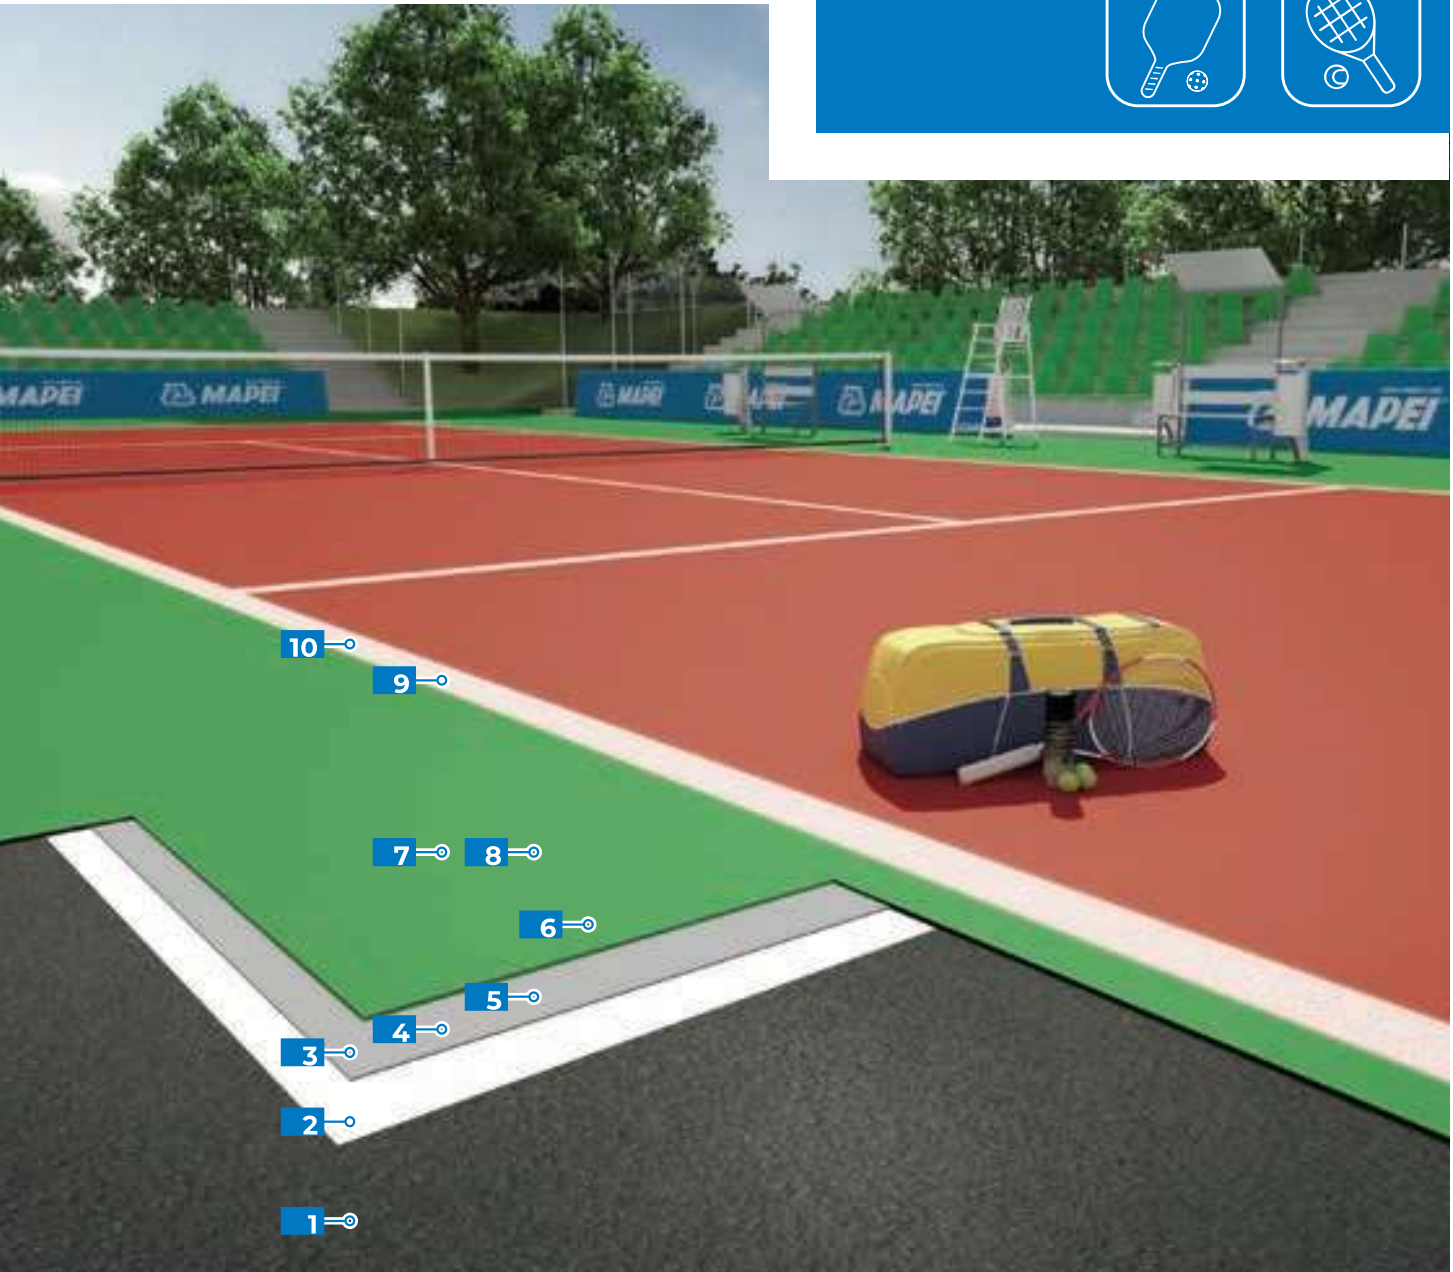

**SPORTS
SYSTEM
TECHNOLOGY**

Mapecoat™ TNS

Premium Acrylic Systems
for Sports Surfaces

Mapecoat TNS Cushion System

2 Mapecoat TNS Base Coat White

3/4/5 Mapecoat TNS Base Coat Gray

6 Mapecoat TNS Base Color

7/8 Mapecoat TNS Finish 1, 3 or 4

6 Mapecoat TNS
Base Color

Mapecoat TNS Comfort is an elastic, multilayered, acrylic-based system with an underlayment of *Mapecomfort R4* rubber mat used to create sports surfaces for playing tennis and pickleball. Suitable for indoor and outdoor courts on asphalt, cementitious and existing acrylic substrates, the system forms a highly resistant and even playing surface for high-speed play with consistent ball bounce.