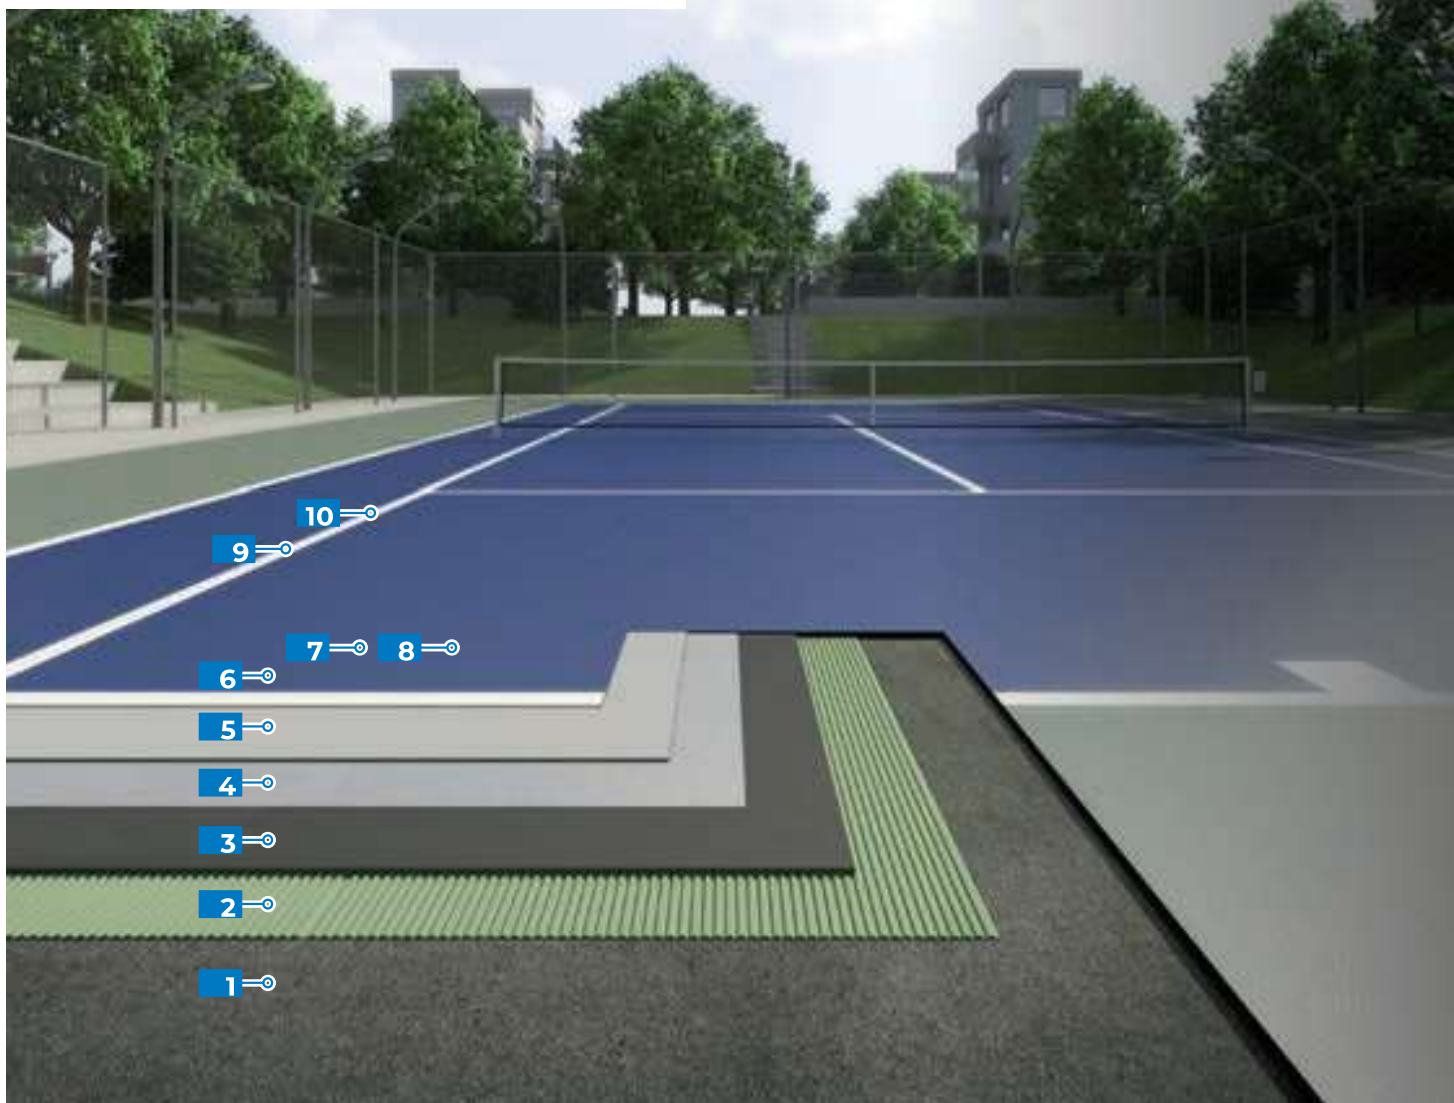

Mapecoat TNS Comfort System

1 Asphalt

2 Ultrabond®
Turf PU 2K

3 Mapecomfort™
R4

4 Mapecoat TNS
Primer EPW

5 Mapecoat TNS
Base Coat
Gray

6 Mapecoat TNS
Base Color